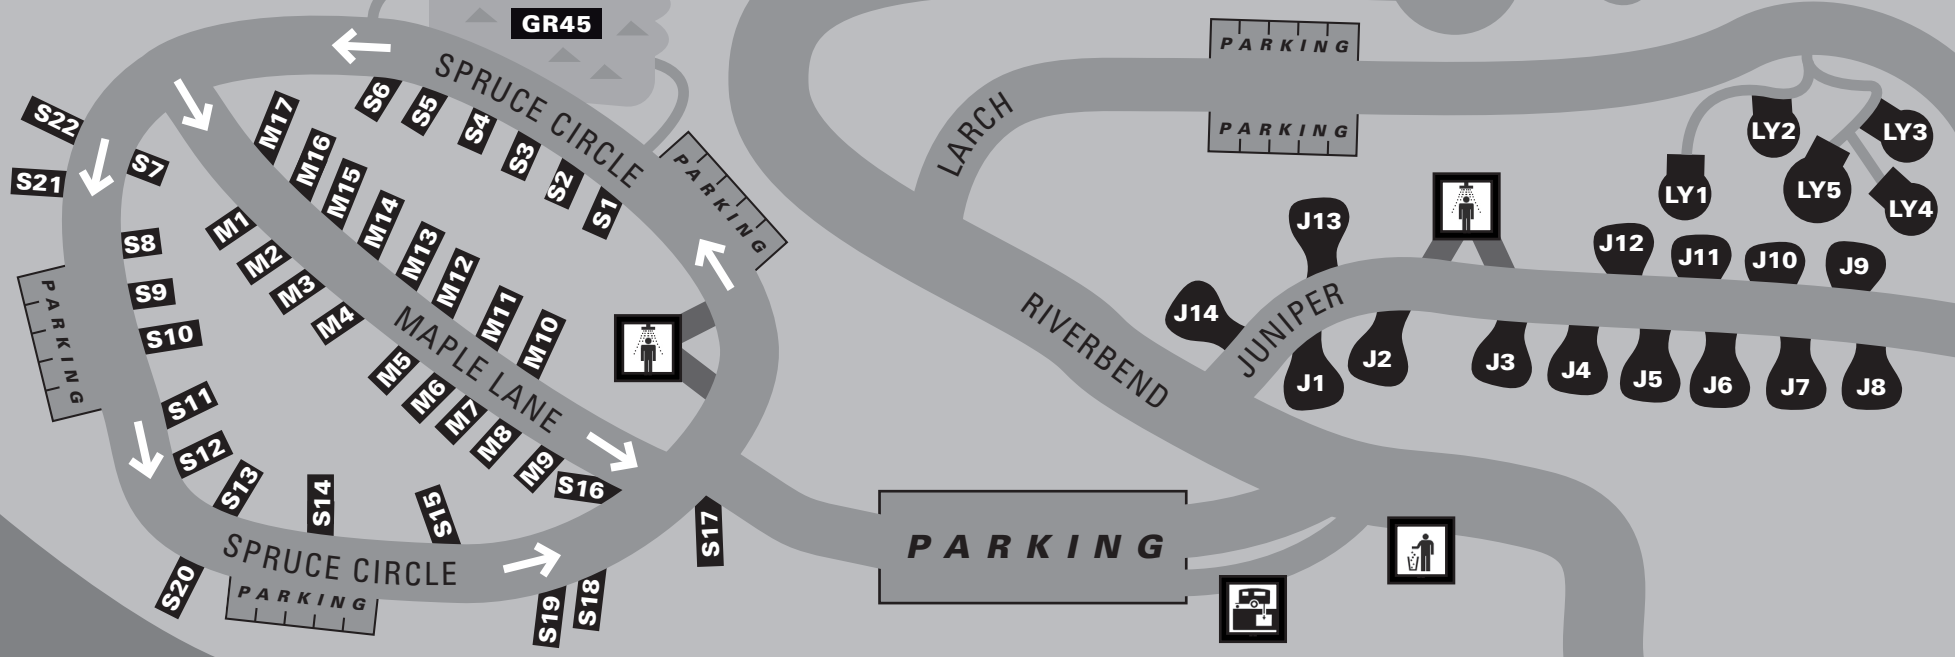

LOST LAKE PARK

SPA PARKING ONLY

SPA

CHECK OUT TIME 11:00 AM
AFTER HOURS EMERGENCY+
ASSISTANCE 604-902-1372

YOUR SITE #

WASHROOM CODE

LEGEND: Garbage/Recycling Shower/Washroom Sani Dump

FITZSIMMONS CREEK

BRIDGE